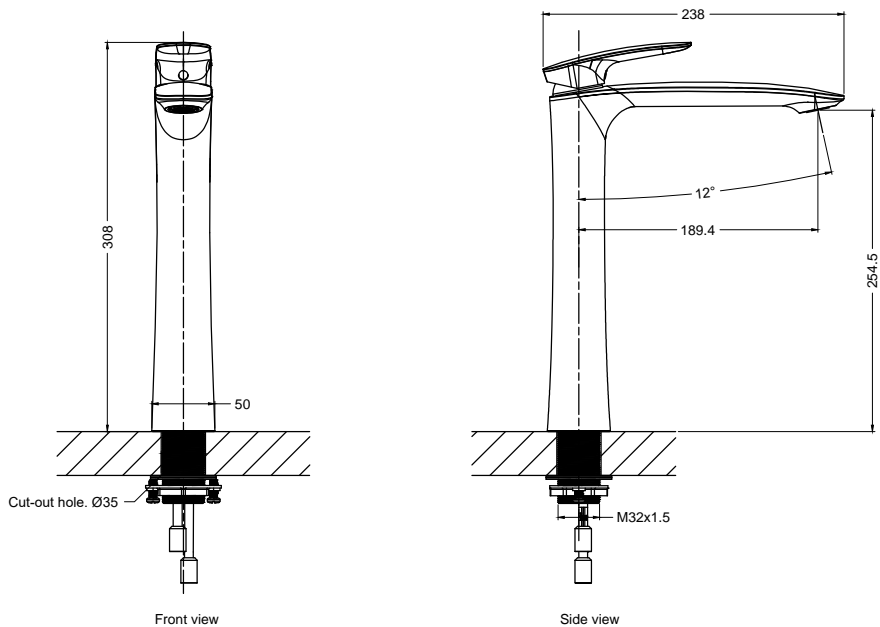

Deck Mounted Basin Mixer

PRODUCT SPECIFICATIONS

- Dimension : 238(L) x 50(W) x 308(H)mm
- Material : Brass
- Finishing : Chrome
- Water flow rate : Nominal 2.0 litres/ min
- Water stream : Aerated

TECHNICAL DRAWING

All dimension are in mm.

DISCLAIMER : While every effort has been made to ensure factual accuracy, the information presented is subject to changes due to requirements in different sites, markets and / or countries. Rigel reserves the right to make the necessary amendments at any time without prior notice.